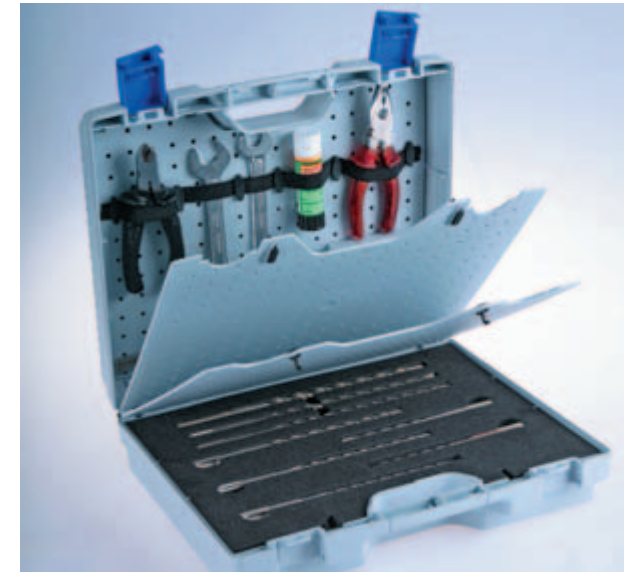

JAZZ

NEW

JAZZ is the optimal supplement to the existing case-lines. It offers perfect applications for various claims.

Shapely and robust clasps with a modern lock provide strength and security

JAZZ offers a lot of space complained with a high stability

External integrated feet ensure slipfree stacking

JAZZ with a straight hinge

The handle is secure and comfortable when holding

The raised feet ensure a safe standing position

JAZZ can optionally be arranged with 1 or 2 punched dividers

Optional with 1 or 2 punched base plates for individual assembling

standard colours:

black, red, silvergrey, dark blue, anthracite, transparent

clasps:

black, red, silvergrey, dark blue, anthracite

accessory:

· optional punched base plates or punched dividers

divider (accessory):

anthracite, silvergrey

accessory-set:

accessory-set with rubber band, clips and pins

dimensions JAZZ

article	outer dimensions (wxhxd)mm	inner dimensions (wixhixdi) mm
JAZZ 5002 **	245 x 210 x 50 mm	232 x 160 x 45 mm
JAZZ 5011 *	357 x 305 x 80 mm	350 x 245 x 70 mm
JAZZ 5012 *	357 x 305 x 95 (40/55) mm	350 x 245 x 85 (50/35) mm
JAZZ 5013	357 x 305 x 110 mm	350 x 245 x 100 mm
JAZZ 5017 **	427 x 371 x 100 mm	420 x 300 x 90 mm
JAZZ 5032 *	497 x 411 x 120 mm	490 x 340 x 110 mm
JAZZ 5033 *	497 x 411 x 140 (80/60) mm	490 x 340 x 130 (75/55) mm
JAZZ 5034	497 x 411 x 160 mm	490 x 340 x 150 mm